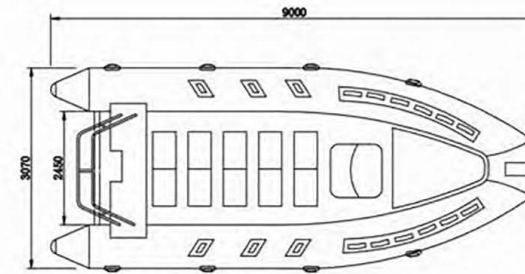

InflataCraft

By Allmand Boats

4460 west Mitchel Ave.
Cincinnati Ohio 45232
www.allmandboats.com sales@allmandboats.com
1-844-843-4372

» RIB950

STANDARD ACCESSORIES

- ◆ A PAIR OF OARS
- ◆ FOOT PUMP
- ◆ REPAIR KIT
- ◆ BOAT COVER
- ◆ LIFE JACKETS(5 SETS)
- ◆ STANDARD ANCHOR TRAY
- ◆ SEWAGE PUMP
- ◆ DOUBLE 200L BUILT-IN OIL TANK
- ◆ ANCHOR AND ANCHOR ROPE
- ◆ BANDAGE
- ◆ 100A BATTERY WITH BATTERY BOX

- ◆ MILK COLOR CUSHION
- ◆ CENTER CONSOLE
(including windshield,6 point switch,oil gauge)
- ◆ SEAT BOX
- ◆ STAINLESS STEEL ARCH ROLL BAR WITH 3 LIGHTS
- ◆ STANDARD STEERING SYSTEM

OPTIONAL ACCESSORIES

- ◆ ELECTRIC AIR PUMP
- ◆ BOAT TRAILER
- ◆ CONSOLE COVER
- ◆ CUSTOMER LOGO
- ◆ STAINLESS STEEL C SHAPE LADDER
- ◆ TEAK FLOOR
- ◆ STAINLESS STEEL HAND RAILS ALONG TWO SIDES

Total Length:950CM	Total Width:310CM	Max Person:20	Max Engine: 200*2 HP
Transom Height:25 inches	Inside Width:170CM	Chamber No:7	Tube Diameter:60CM
Net Weight:2000KGS	Packing Size:910*280*120CM		

The above mentioned parameters are subject to actual data