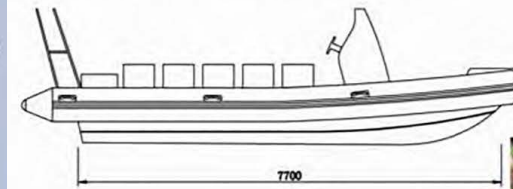

InflataCraft

By Allmand Boats

4460 west Mitchel Ave.
Cincinnati Ohio 45232
www.allmandboats.com sales@allmandboats.com
1-844-843-4372

» RIB950

STANDARD ACCESSORIES

- ◆ A PAIR OF OARS
- ◆ FOOT PUMP
- ◆ REPAIR KIT
- ◆ BOAT COVER
- ◆ LIFE JACKETS(5 SETS)
- ◆ STANDARD ANCHOR TRAY
- ◆ SEWAGE PUMP
- ◆ DOUBLE 200L BUILT-IN OIL TANK
- ◆ ANCHOR AND ANCHOR ROPE
- ◆ BANDAGE
- ◆ 100A BATTERY WITH BATTERY BOX

Total Length:950CM	Total Width:310CM	Max Person:20	Max Engine: 200*2 HP
Transom Height:25 inches	Inside Width:170CM	Chamber No:7	Tube Diameter:60CM
Net Weight:2000KGS	Packing Size:910*280*120CM		

The above mentioned parameters are subject to actual data