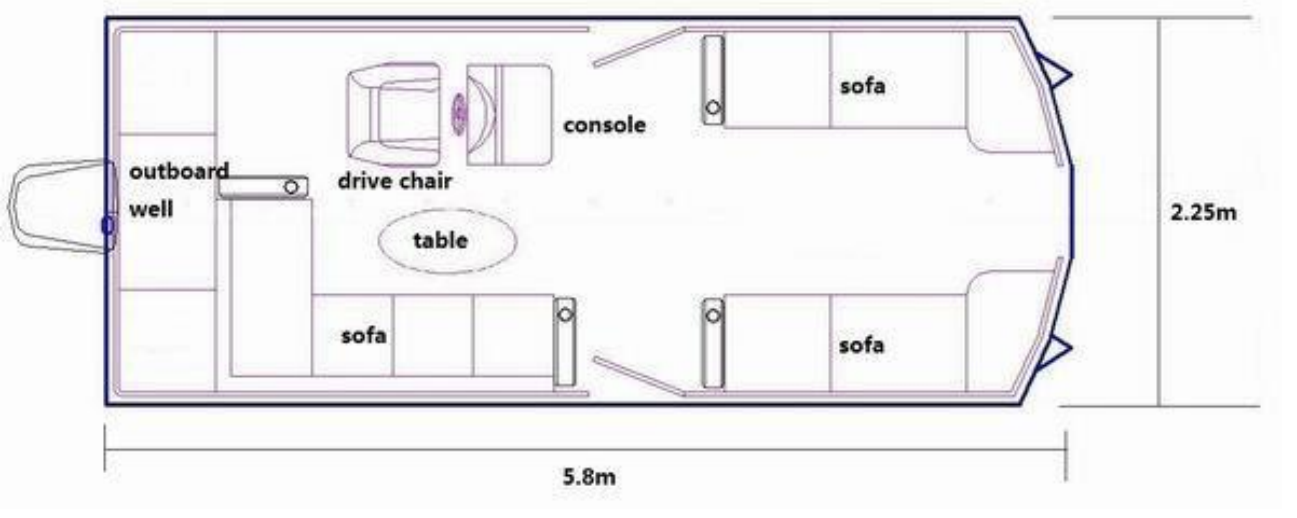

party pontoon boat

2mm thickness aluminum

3mm thickness aluminum available

Remark:

A. Warranty: two years for aluminum parts, one year for other equipment

C. Lead time: 75 - 90 days

Allmand Aluminum MARINE