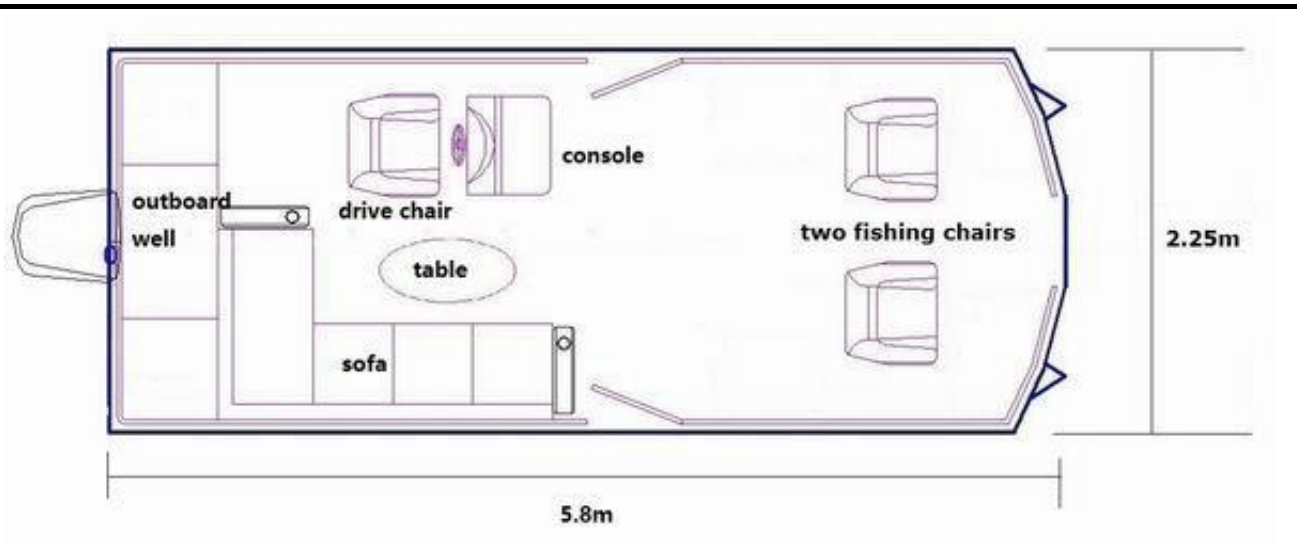

Boat

fishing pontoon boat