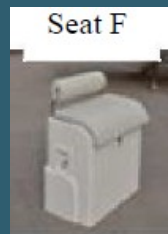

Allmand Boats

RIB 6.2 M 20 Feet

4460 West Mitchel Ave. Cincinnati, Ohio 45232
www.allmandboats.com sales@allmandboats.com 1-844-843-4372

Specification

Model Name	HYP620A
Full Length	6.2m/20feet
Full width	2.45m/8feet
Inside length	5.45m/18feet
Inside width	1.4m/4.6feet
Tube diameter	52cm/1.7feet
Air chamber	6PCS
Recommend HP	115HP
Max HP	150HP
Engine shaft	25inch
V Sharpe degree	20°
Capacity	10 persons
Net weight	500kg
Max Loading	1345kg
20/40feet container	2/4PCS
Category	C