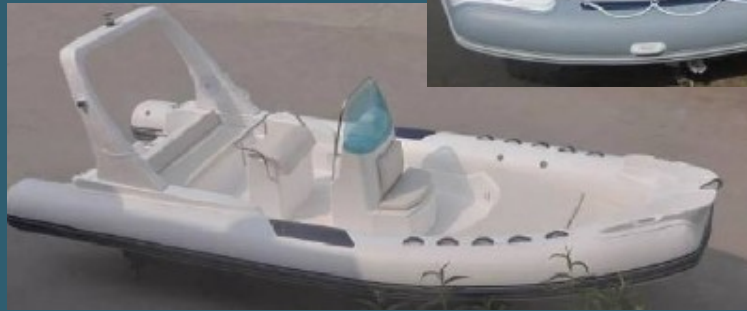

Allmand Boats

RIB 6.2 M 20 Feet

4460 West Mitchel Ave. Cincinnati, Ohio 45232
www.allmandboats.com sales@allmandboats.com 1-844-843-4372

Seat I

Seat F