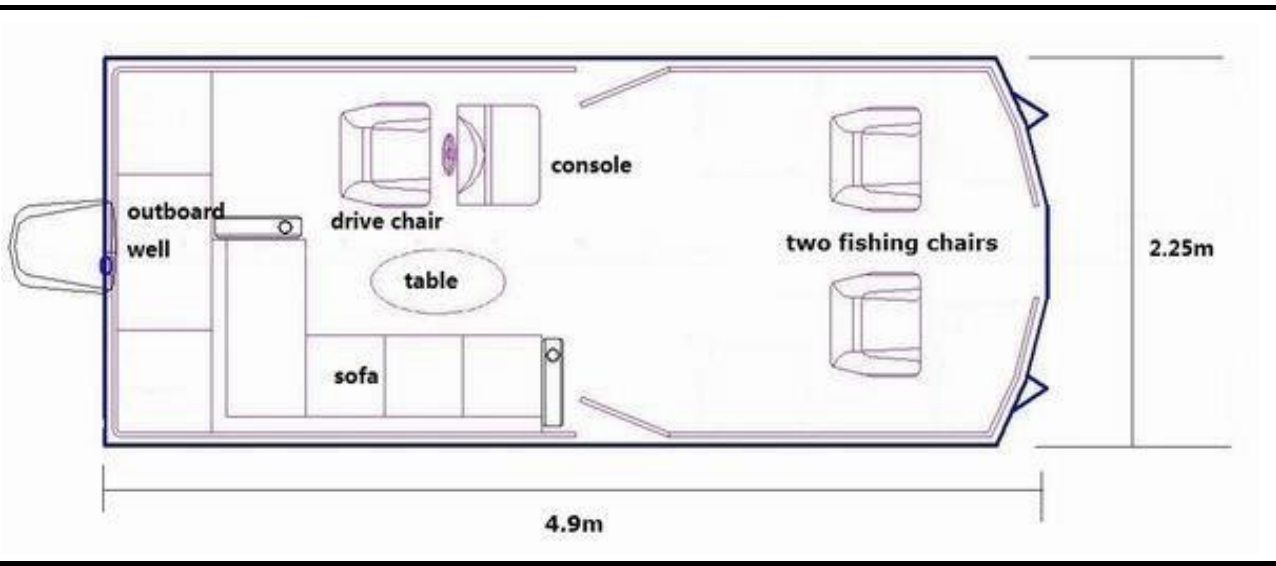

Allmand Boats

Allmand Aluminum Marine

4460 West Mitchel Ave
Cincinnati, Ohio 452324
1844-843-4372
sales@allmandboats.com
www.allmandboats.com

Allmand Aluminum 16' Pontoon Boat

Model: AP16

Specification:

Overall Length	4.9m (16ft)
Overall Width	2.15m
Depth	1.6m
Waterline to bottom	0.3m
Max loading People	6
Power range	40-75hp
Speed/per hour	20-30km
Design category	near shore, harbor
Trucking	4pcs