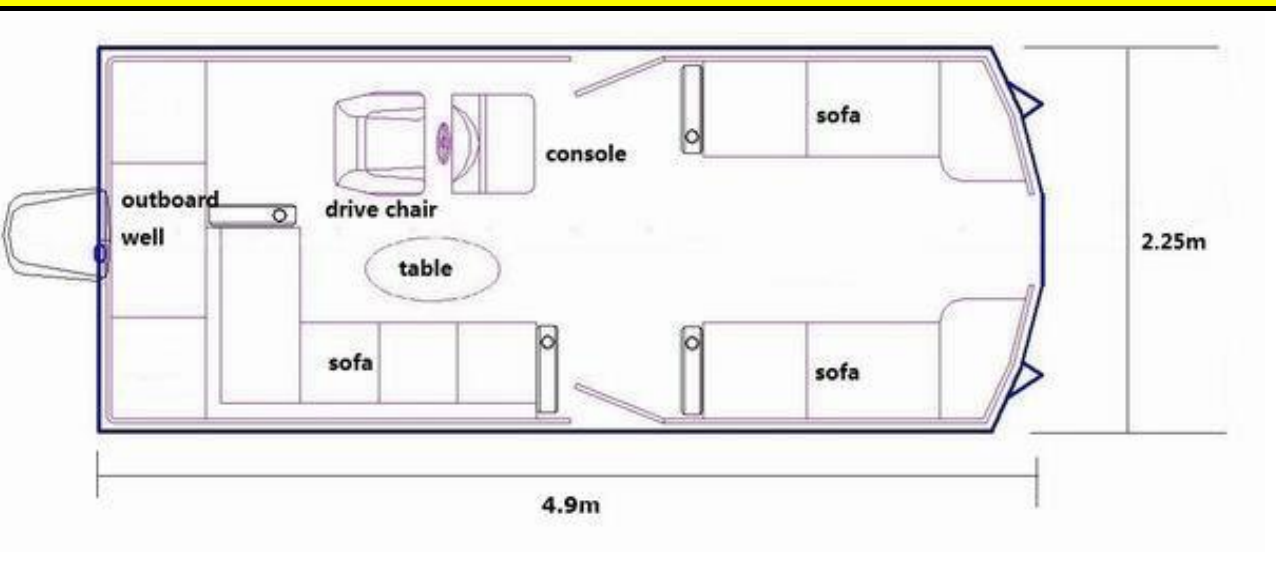

Allmand Boats

Allmand Aluminum Marine

4460 West Mitchel Ave
Cincinnati, Ohio 452324
1844-843-4372
sales@allmandboats.com
www.allmandboats.com

Allmand Aluminum 16' Pontoon Boat

Model: AP16

Specification:

Overall Length	4.9m (16ft)
Overall Width	2.15m
Depth	1.6m
Waterline to bottom	0.3m
Max loading People	6
Power range	40-75hp
Speed/per hour	20-30km
Design category	near shore, harbor
Trucking	4pcs

fishing pontoon boat

party pontoon boat

2mm/0.08 thickness aluminum standard

3mm/0.12 thickness aluminum available

Remark:

B. Warranty: two years for aluminum parts, one year accessories

C . Lead time: 60 - 75 days