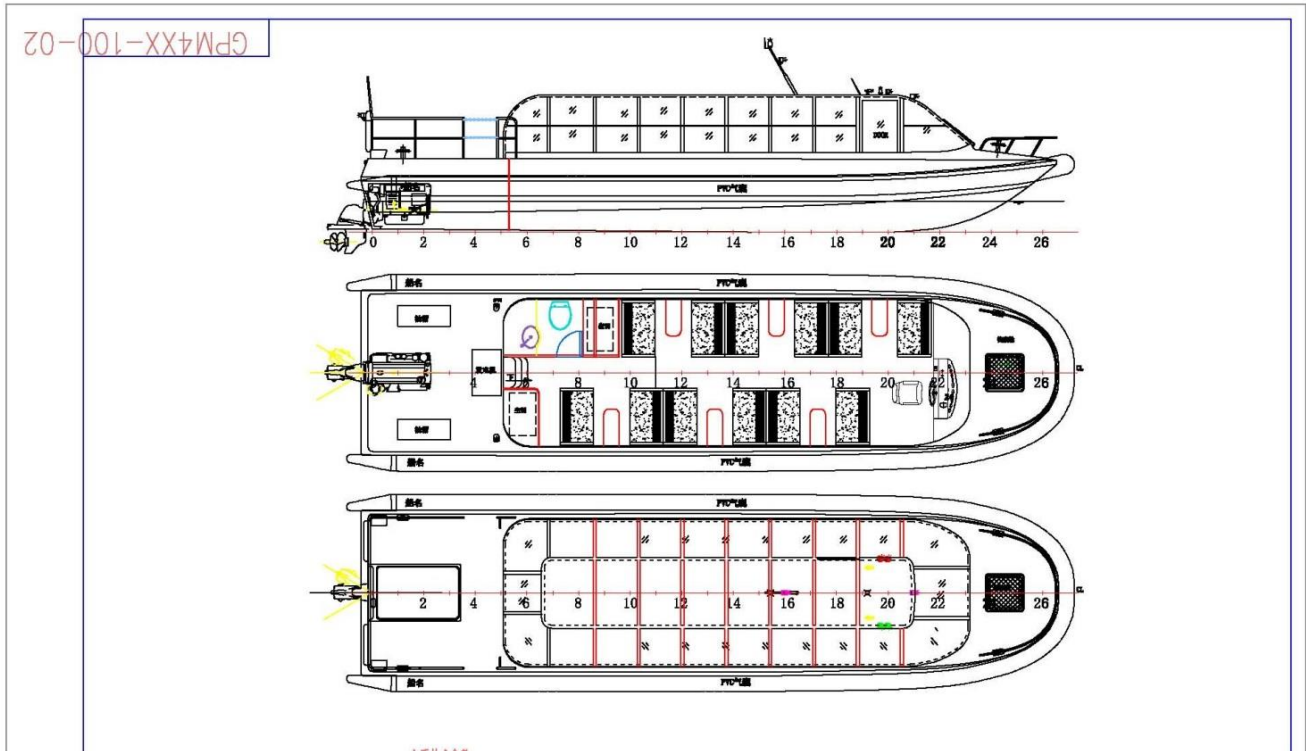

HD1150 BubbleTaxi

Main Specs **USD79,880.00** Plus engine (s) Includes Global Shipping

LOA	11.50 m
Beam	3.15 m
Depth	1.40 m
Draft	0.60 m
Fuel	400L
Fresh water	200L
Grey water	200L
Displacement	9.00t
Engine	1X Volvo D6-370DPH 370HP
Generator (option)	1X generator, 9KW
A/C (option)	2X 24,000 BTU
Passenger	40
Speed	25~35km/h

Material list

	Item	Quantity		
	VOLVO 370HP OPTION			USD39,500.00
	Fuel tank (~600L)	1		
	E/R blower	1		
	Air-con OPTION	2	24000BTU	USD6800.00
	Large fender	1		Φ400mm
	Anchor	1		15kg
	Chain	50m		Φ16mm
	Rope	2		Φ20mm 30m
	Fender	2		
	Bollard	4		SS316L
	pilot chair	1		
	seating	40		
	9kw generator OPTION	1	KOHLER	USD9200.00
	battery	3		
	charger	1		

	lighting			
	wiper	1		
	Sounder (hand lead)	1		
	VHF	1		ICOM
	speaker	4		
	fire extinguisher	6		
	life jacket	28		2 for children
	life buoy	2		

General Arrangement

Below GA is for sofa seating/ Individual seating 40 Passengers